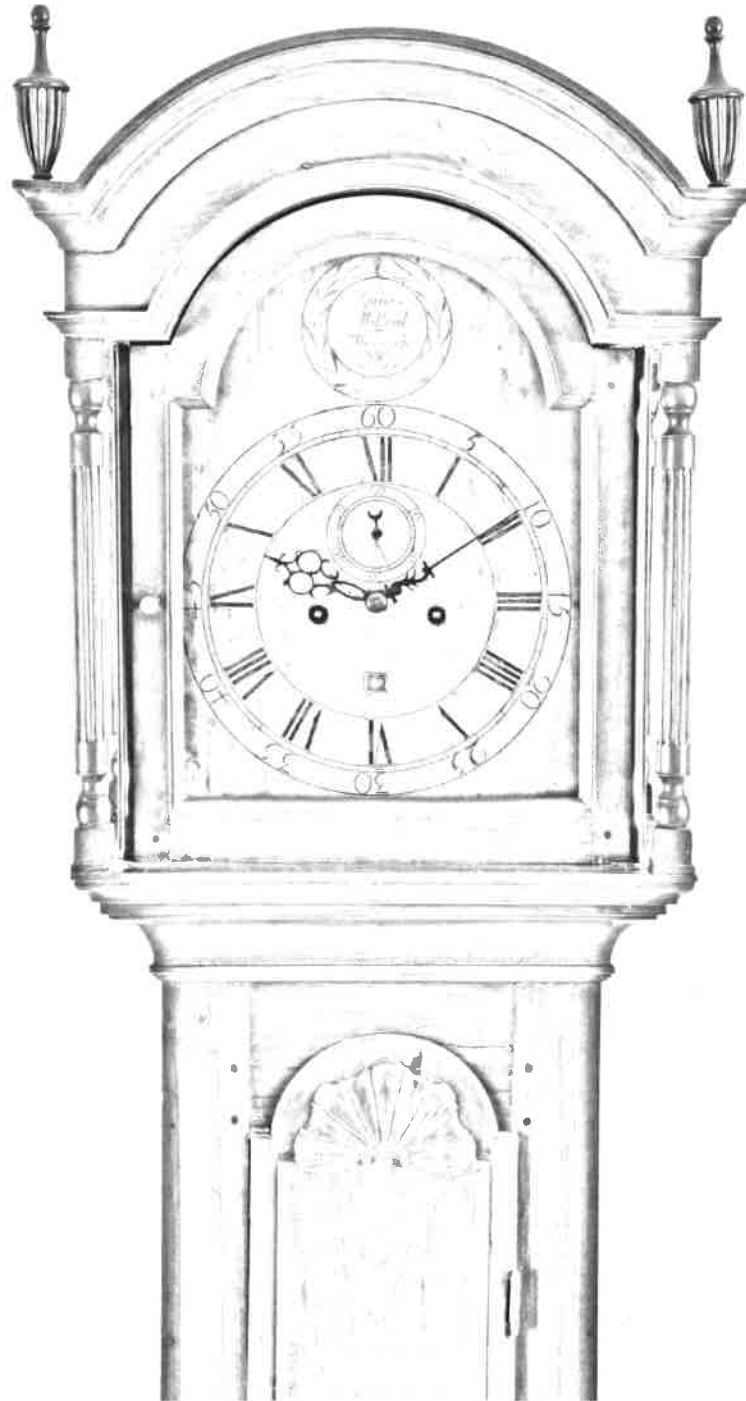

Soup Tureen. Circa 1790. #1976.91.20A-B

Compass. 1630-1683. [Used by Roger Williams on his journey from Massachusetts to Rhode Island] #1902.3.1

Fox Point Observatory (Providence, R.I.), circa 1840. #1885.5.1

Dish. 1820-1840. Canton, China [Bird, butterfly and floral decoration. Chinese fence border.] #1962.3.100

Tall Case Clock [Detail of Hood]. Circa 1785. Creator: Squire Millerd, Warwick, R.I.

Nantucket Indian Princess. Circa 1865. Artist: Herminie Dassell. #1883.4.1

Wilson Jacobs (1748-1805). 1799. Artist Unknown. #2009.162.1